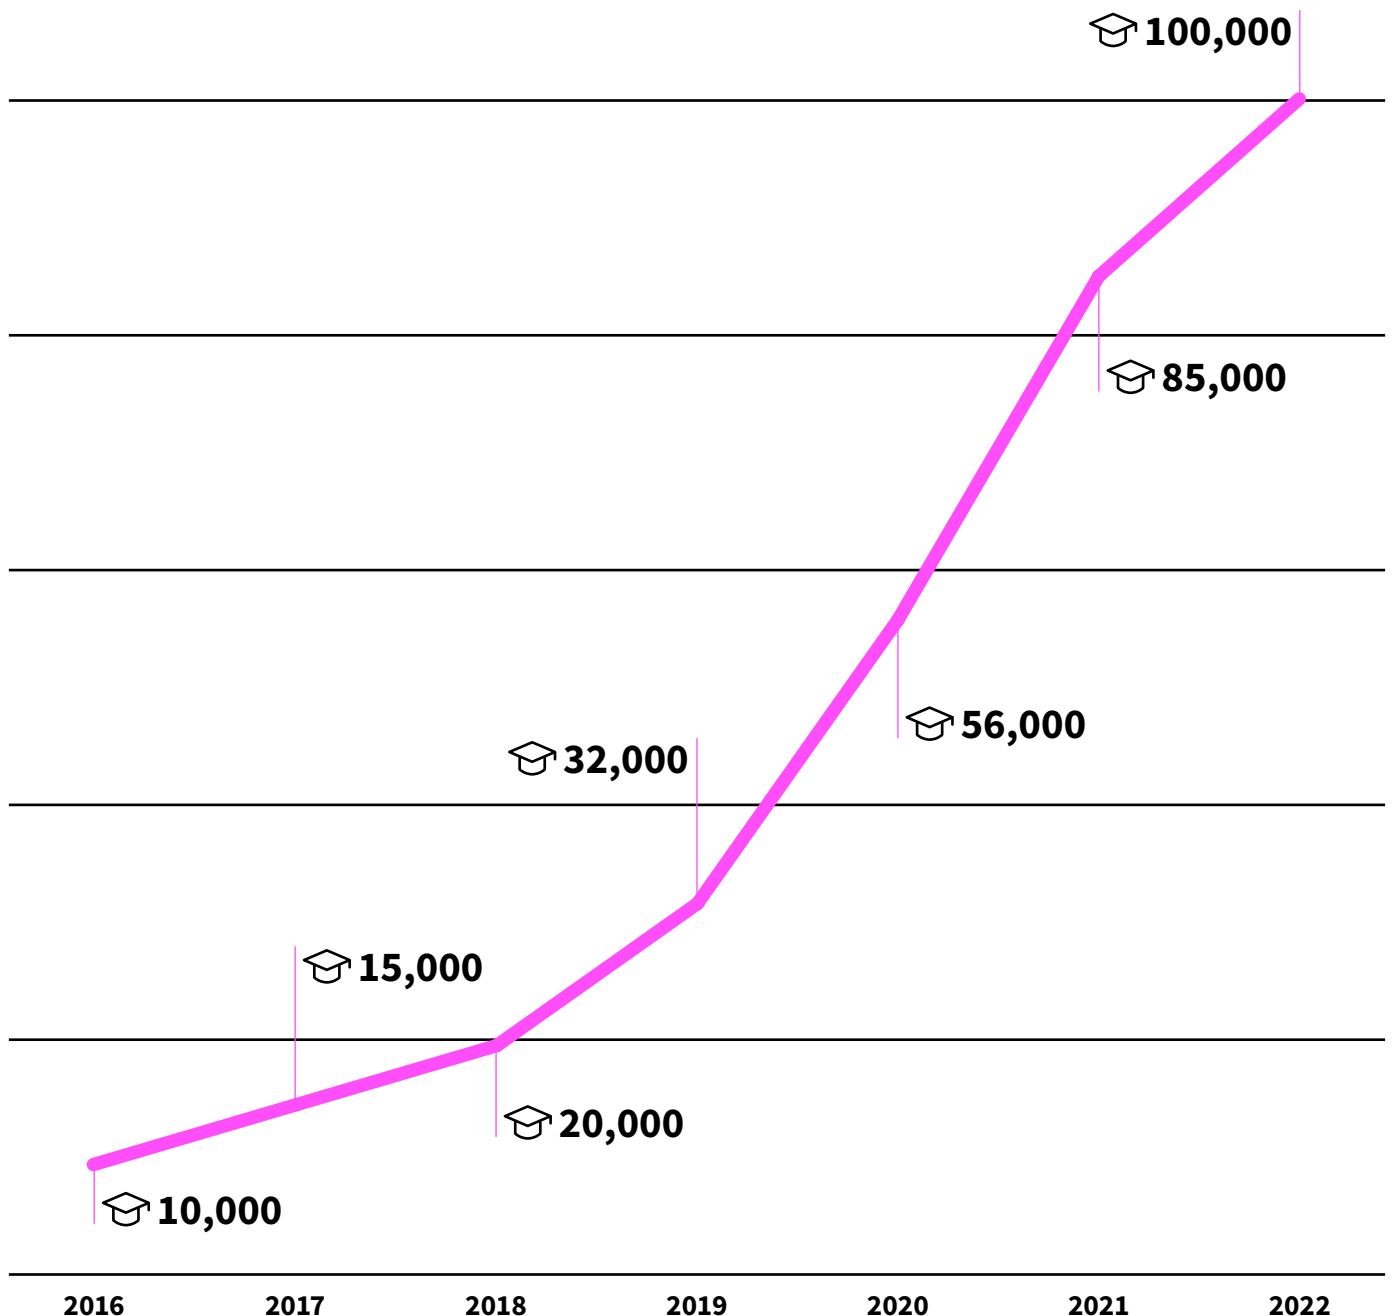

GERMANY'S

LARGEST UNIVERSITY

IU INCREASES STUDENT NUMBERS TENFOLD IN ONLY 6 YEARS

IU International University of Applied Sciences (IU) started teaching in 2000 (then IUBH). It is now represented in more than 30 German cities and provides access to education for students from over 170 nations. Learn more at iu.org